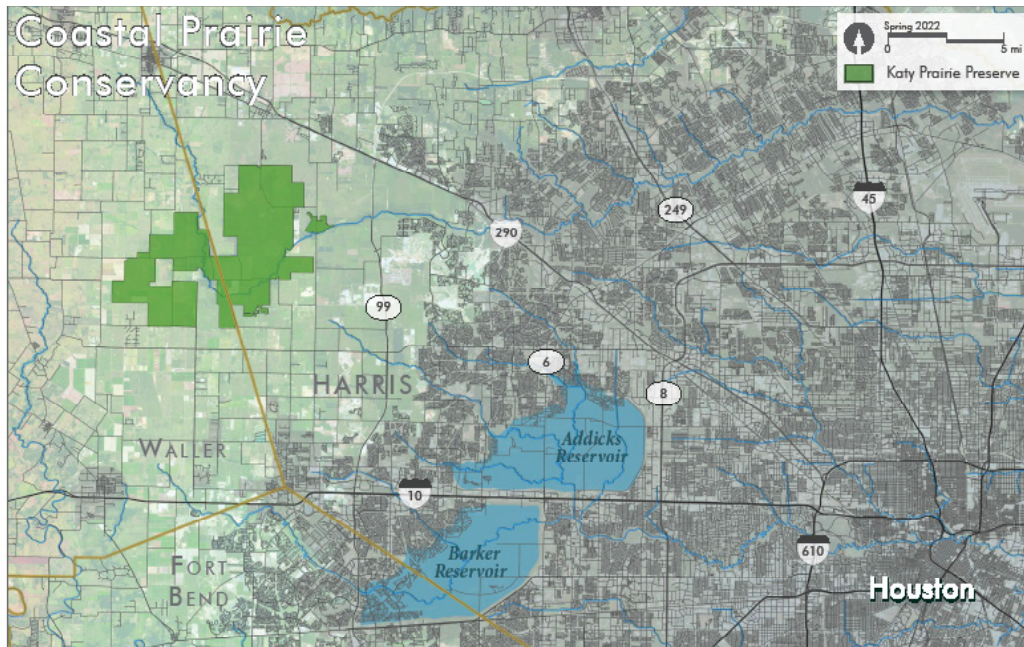

LAND CONSERVATION BENEFITS THE ENTIRE COMMUNITY

The preservation of coastal prairie provides incredible benefits to current and future generations.

Prairie grasses and wetlands aid with flood control by slowing, absorbing, and storing floodwaters.

Restoration and enhancement projects create vibrant habitat for wildlife.

Access to preserves connects people with nature to make our communities healthier.

Grasslands and healthy rangeland practices sequester large amounts of carbon.

Conservation is an important part of the solution for wildlife, ecosystems, and people impacted by weather and other effects of climate change.

Through the generosity of foundations, corporations, individuals, and other funding sources, the Katy Prairie Preserve continues to expand by adding new protected lands through acquisition or conservation agreement. These properties will connect a vast network of lands that provide critical habitat for wildlife and recreational opportunities for all.

Since 1992, the Coastal Prairie Conservancy has been helping sustain a resilient Texas by preserving coastal prairies, wetlands, farms, and ranches to benefit people and wildlife forever.

FOLLOW US!

@coastalprairieconservancy

coastalprairieconservancy.org/donate

For more information,
please contact Ali Dodson at
713.523.6135 ext. 4012